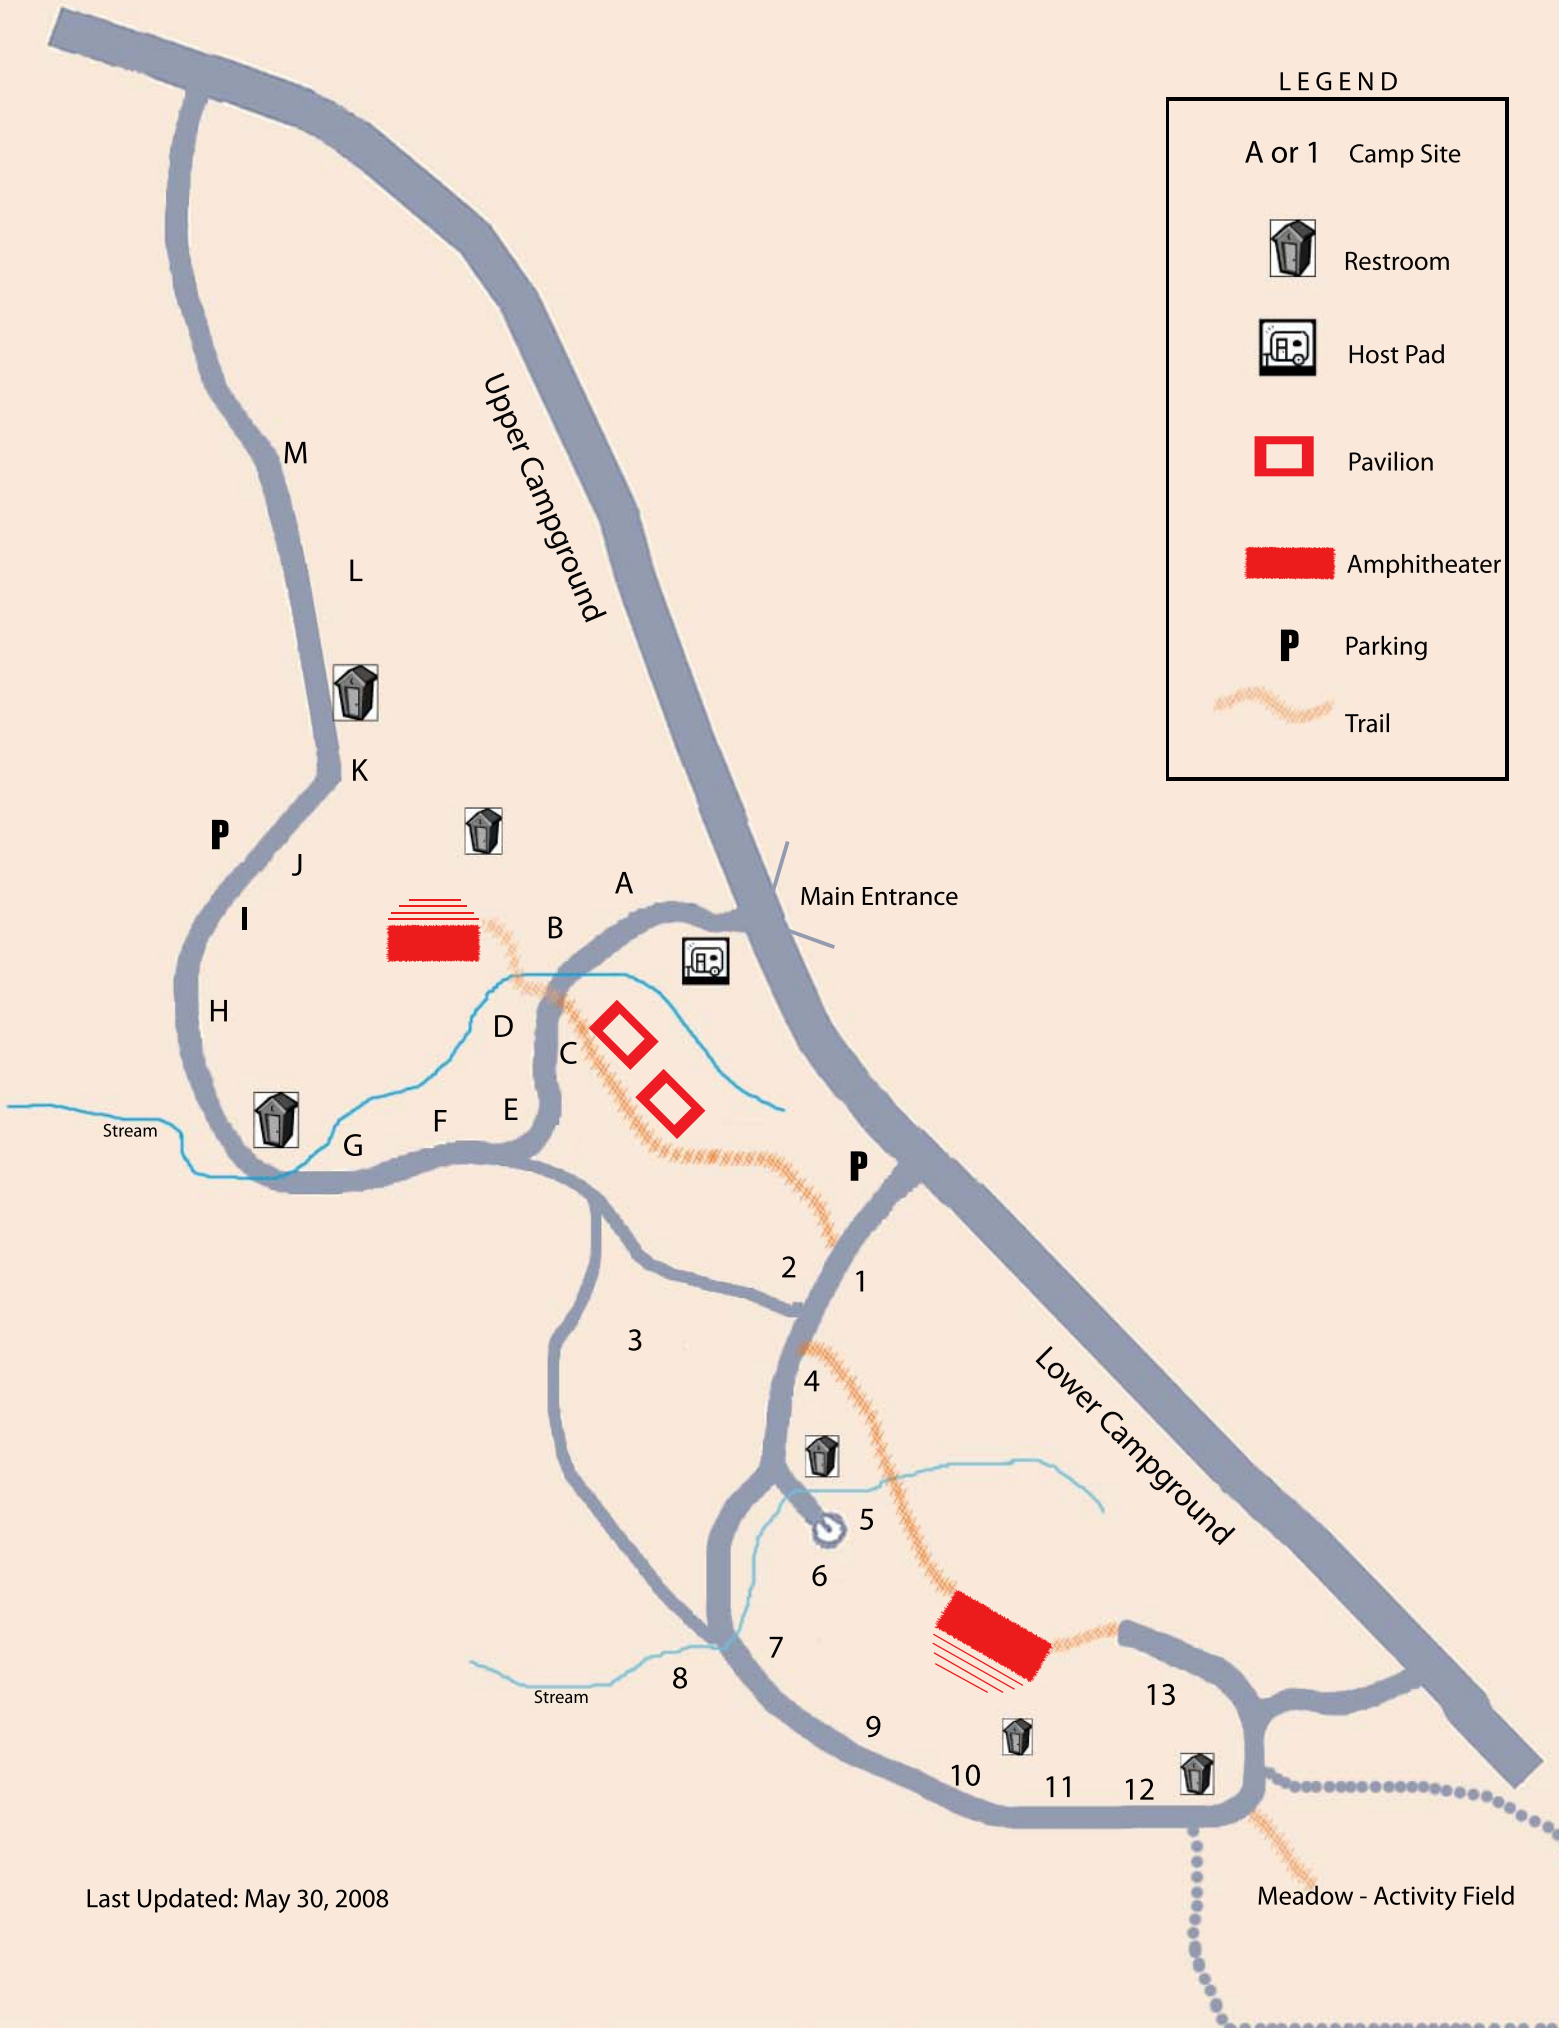

LEGEND

A or 1	Camp Site
	Restroom
	Host Pad
	Pavilion
	Amphitheater
<b>P</b>	Parking
	Trail

Last Updated: May 30, 2008