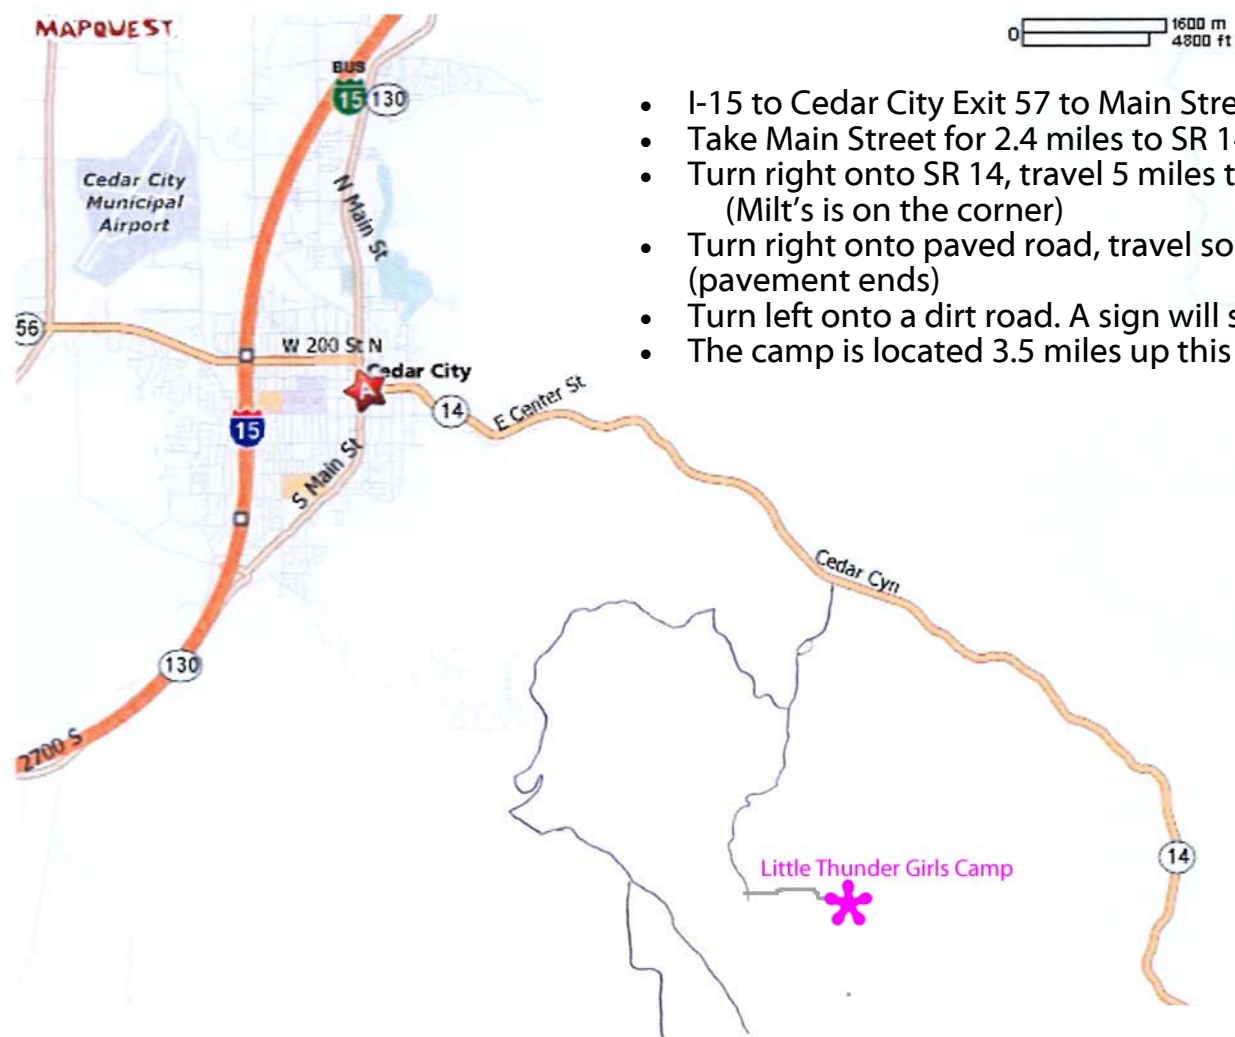

Little Thunder Girls Camp

Driving Directions

- I-15 to Cedar City Exit 57 to Main Street
- Take Main Street for 2.4 miles to SR 14
- Turn right onto SR 14, travel 5 miles to Right Hand Canyon (Milt's is on the corner)
- Turn right onto paved road, travel south for 7.8 miles (pavement ends)
- Turn left onto a dirt road. A sign will say Little Thunder Girls Camp
- The camp is located 3.5 miles up this road.